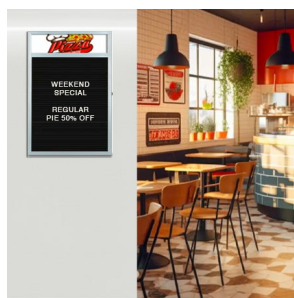

Slim Style Indoor Enclosed Felt Letter Boards with Personalized Message Header

FOR CURRENT PRICING, VISIT THE ID # LISTED ABOVE

Product Details

- Indoor Letter Board
- Slim Style Enclosed Letter Board
- Felt Letter Board Grooved Panel for Letters
- Aluminum Cabinet Construction with Mitered Corners
- Directory Board / Message Board | Info Board
- 5" High Message Header Panel
- Personalized Message Header Printed Free
- Text Printed Up To 3" High ALL CAPS Black Helvetica Font
- Letter Board with Changeable Letters
- Wall Mount, Single Door Letterboard Display
- Locking Letter Board Cabinet
- Side Locking Door (two keys included)
- Frame door with solid disc tumbler
- Front **SINGLE DOOR** hinged on back of unit
- Outer Case Depth: **1 13/16"**
- Interior Useable Case Depth: **1/2"**
- Slim profile framing takes up less space
- 4 metal frame finishes
- Shatter proof, clear acrylic window
- Standard Black felt letter board allows for easy letter and number insertion
- 3/4" White Helvetica letters / numbers included (290 Character Sprue Set)
- **Narrow Thin, Letter Board Display For INDOOR DISPLAY USE ONLY**
- **Free Shipping Letter Boards Slim Style All Indoor Display Sizes**
- **Call for Custom Slim Letterboard with Message Header**

Header Details

- UPPERCASE Helvetica vinyl lettering
- Black lettering on a 5" white header (3" max text height)

IMPORTANT HEADER ORDERING DETAILS

Please type your message in the text box provided below, we will try to keep your message on one line unless otherwise specified. If we can't fit your message on one line we will center your copy on two lines. For the customer that needs a specific font, color or text positioning, you may call customer service with your requests.