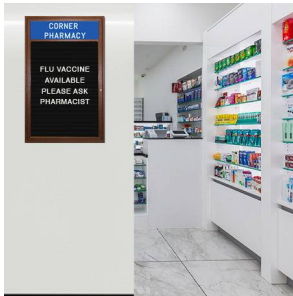

Indoor Enclosed Wood Framed Letter Boards with Header | Single Door Changeable Message Board

FOR CURRENT PRICING, VISIT THE ID # LISTED ABOVE

Product Details

- Indoor Enclosed Letter Board
- Wood Framed Display Case
- Sleek, Durable Wood Frame with mitered corners
- Message Display Board / Directory Board
- Letter Board with Changeable Letters
- 5" High Visible White Message Header Panel
- Wall Mount, Single Door Letter Board Display
- Features full length piano hinges (opens right to left)
- Locking Letter Board
- Security cam-lock positioned on front of frame (2 keys included)
- Overall Cabinet Depth: 2"
- Interior Useable Depth: 5/8"
- 3 frame finishes
- Break Resistant Acrylic: Ideal for high traffic or indoor public environments
- Standard Black felt letter board allows for easy letter and number insertion
- 3/4" White Helvetica letters / numbers included (290 Character Sprue Set)
- Enclosed Letter Board displays with Header for INDOOR use Only
- Call for Custom Letter Board Display Cases

Header Details

- UPPERCASE Helvetica vinyl lettering
- Black lettering on a 5" white header (3" max text height)

IMPORTANT HEADER ORDERING DETAILS

Please type your message in the text box provided below, we will try to keep your message on one line unless otherwise specified. If we can't fit your message on one line we will center your copy on two lines. For the customer that needs a specific font, color or text positioning, you may call customer service with your requests.