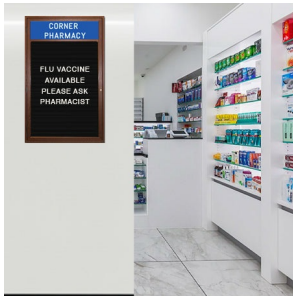

### Indoor Enclosed Wood Framed Letter Boards with Header | Single Door Changeable Message Board

FOR CURRENT PRICING, VISIT THE ID # LISTED ABOVE

#### Product Details

- Indoor Enclosed Letter Board
- Wood Framed Display Case
- Sleek, Durable Wood Frame with mitered corners
- Message Display Board / Directory Board
- Letter Board with Changeable Letters
- 5" High Visible White Message Header Panel
- Wall Mount, Single Door Letter Board Display
- Features full length piano hinges (opens right to left)
- Locking Letter Board
- Security cam-lock positioned on front of frame (2 keys included)
- Overall Cabinet Depth: 2"
- Interior Useable Depth: 5/8"
- 3 frame finishes
- Break Resistant Acrylic: Ideal for high traffic or indoor public environments
- Standard Black felt letter board allows for easy letter and number insertion
- 3/4" White Helvetica letters / numbers included (290 Character Sprue Set)
- Enclosed Letter Board displays with Header for INDOOR use Only
- Call for Custom Letter Board Display Cases