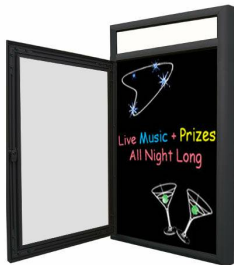

The aluminum display case dimensions are as follows: 1" wide main frame, 1 7/16" wide door frame, 2" exterior depth and 5/8" interior depth.

()

Ordering Options

- Frame Orientation: Portrait or Landscape
- Additional Fluorescent Marker Set ( )
- **Door Window: Break Resistant or Tempered Glass**
  - Break Resistant Acrylic: 1/8" thick, lightweight (Standard)
  - 1/4" Tempered Glass for public environments and locations that require this added safety feature. (Upcharge)
    - If chosen we will use our heavy duty door that will change one of 2 dimensions by 1/2". We will contact you if you do not indicate which dimension you would like adjusted in your order notes.
    - The viewable area can decrease by 1/2" or the overall size can be increased by 1/2".

Header Details

- UPPERCASE Helvetica vinyl lettering
- **Black lettering on a 5" white header (3" max text height)**
- Please type your message in the text box provided below,

we will try to keep your message on one line unless otherwise specified. If we can't fit your message on one line we will center your copy on two lines. For the customer that needs a specific font, color or text positioning, you may call customer service with your requests.

Model	Interior Size	Viewable Area	Overall Size (Portrait)	Overall Size (Landscape)	Ships Via	Shipping Weight
SCDERH-8511	9 3/4" x 12 3/4"	8 1/2" x 11"	13 3/4" x 22 1/2"	16 1/4" x 29 1/2"	UPS	23
SCDERH-1114	12 1/4" x 15 3/4"	11" x 14"	16 1/4" x 25 1/2"	19 1/4" x 22 1/2"	UPS	27
SCDERH-1117	12 1/4" x 18 3/4"	11" x 17"	16 1/4" x 28 1/2"	22 1/4" x 22 1/2"	UPS	27