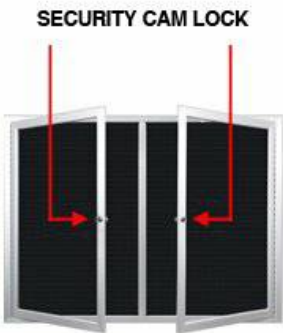

Indoor Enclosed Letter Boards with Personalized Message Header | Multiple Doors 2-3 Door Models

FOR CURRENT PRICING, VISIT THE ID # LISTED ABOVE

Product Details

- Indoor Enclosed Letter Board with Header
- 2 and 3 Door Letter Board Display Models
- Letter Board with Changeable Letters
- Durable Aluminum Construction - Mitered Corners
- Wall Mount Message Board Display Case
- 5" High Visible White Message Header Panel
- Personalized Message Header Printed Free
- Text Printed up to 3" High ALL CAPS Black Helvetica Font
- Full length piano hinges support each door
- Locking Display Case
- Security CAM-lock on front of each door (2 keys included)
- Overall Depth: 3 1/8"
- Interior Useable Depth: 1 5/8"
- 4 treated frame finishes
- Break Resistant Acrylic: Ideal for high traffic or public environments
- Standard black felt letterboard allows for easy letter and number insertion
- 3/4" White Helvetica letters / numbers (290 Character Sprue Set)
- Felt Letterboard displays [for INDOOR use](#)
- Message Display Boards must be [surface mounted](#) on the wall
- Free Shipping (Ground) 2-3 Door Indoor Enclosed Letter Boards with Header
- Call for Custom Outside Letter Boards 1, 2, 3 and 4 Door

Ordering Options

- Frame Orientation: Portrait or Landscape
- Optional colors for felt letterboard panel
- Optional letter & character sets (1/2", 3/4", 1", 2", 3")
- Door Window: Break Resistant or Tempered Glass
 - Break Resistant Acrylic: 1/8" thick, lightweight (Standard)
 - 1/4" Tempered Glass for public environments and locations that require this added safety feature. (Upcharge)
 - If chosen we will use our heavy duty door that will change one of 2 dimensions by 1/2". We will contact you if you do not indicate which dimension you would like adjusted in your order notes.
 - The viewable area can decrease by 1/2" or the overall size can be increased by 1/2".