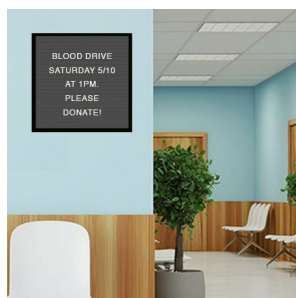

### Indoor Slim Style Felt Letter Board Enclosed Display Case with Radius Edge Corners

FOR CURRENT PRICING, VISIT THE ID # LISTED ABOVE

#### Product Details

- Indoor Letter Board
- Super Slim Style Enclosed Letter Board
- Aluminum Cabinet Construction - Radius Corners
- Contemporary Radius Edge provides sleek design
- Directory Board / Message Board / Info Board
- Felt Letter Board with Changeable Letters
- Wall Mount, Letter Board Display Case
- Locking Letterboard Cabinet
- Side Locking Door (two keys included)
- Frame door with solid disc tumbler
- Front SINGLE DOOR hinged on back of unit
- Only 1 13/16" Wall depth
- Interior Depth: 1/2"
- Thin Frame Profile takes up less space
- 4 metal frame finishes
- Shatter proof, clear acrylic window
- Standard Black felt letter board allows for easy letter and number insertion
- 3/4" White Helvetica letters / numbers included (290 Character Sprue Set)
- Slim Enclosed Message Display Boards For INDOOR USE ONLY
- Call to Customize Slim Style Radius Edge Letter Boards

#### Ordering Options

- Optional colors for felt letterboard panel
- Optional letter & character sets (1/2", 3/4", 1", 2", 3")

Model	Letterboard Size	Viewable Area	Ships Via	Shipping Weight
SLBIR-2436	24" x 36"	21 1/2" x 33 1/2"	UPS	18
SLBIR-4232	42" x 32"	39 1/2" x 29 1/2"	UPS	26
SLBIR-4836	48" x 36"	45 1/2" x 33 1/2"	UPS	30