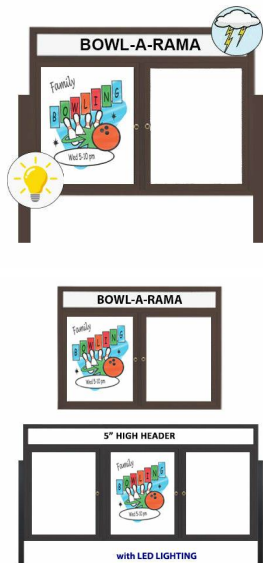

Outdoor Enclosed Dry Erase Marker Board with Posts Message Header and LED Lighting (2 and 3 Doors) - White Porcelain Steel

FOR CURRENT PRICING, VISIT THE ID # LISTED ABOVE

Product Details

- **Outdoor Dry Erase White Board**
- **2 and 3 Door Marker Board Display Models**
- **Free Standing Enclosed Dry Erase Marker Board**
- **White Message Board: For Hand Writing**
- **5" High Message Header Panel: Message Printed Free**
- **Weatherproof Aluminum Display Cabinet**
- **Interior LED Light**
- **Full length piano hinge (opens right to left)**
- **Two 8' Aluminum Leg Posts**
- **White Board:** Durable Magnetic Porcelain Steel Surface
- **Dry Erase Marker Board Color: Gloss White**
- **Standard Marker Set (4 Colors):** Black, Blue, Green, Red
- **Locking Dry Erase Display Case**
- **Security cam-lock is positioned on front of each door (2 keys included)**
- **Overall Cabinet Depth: 3 1/8"**
- **Interior Useable Depth: 1 5/8"**
- **4 outdoor treated metal finishes**
- **Break Resistant Acrylic:** Made for high traffic or public environments
- **Weep Holes** on bottom of cabinet helps reduce any condensation build-up
- **Weather resistant aluminum backing with silicone sealant**
- **Free Standing Message Display Board**
- **White Dry Erase Markerboard Displays for INDOOR or OUTDOOR use**
- **Free Shipping (Ground) 2-3 Door Outdoor Enclosed Marker Boards**
- **Call for Custom Outdoor Enclosed Dry Erase Boards 1, 2, 3 and 4 Door**

We offer TWO LED Lighting Options as detailed below:

TOP LIGHTING (ONE SIDE)

For this option we place an LED strip light on the top side of the interior display case. The light will shine downward onto the interior case, highlighting the contents inside.

INSIDE PERIMETER (ALL 4 SIDES)

For this option we place an LED strip light along the entire Perimeter of the interior display case. The light will shine from all 4 sides of the interior case, bringing more light intensity to the contents being displayed inside.