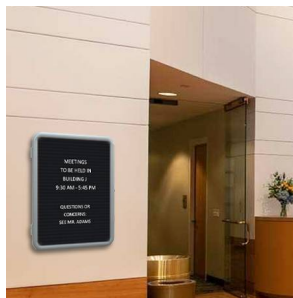

Economical Enclosed Letter Boards | Plastic Frame with Round Corners Two Sizes 18x24 and 24x36

FOR CURRENT PRICING, VISIT THE ID # LISTED ABOVE
FREE SHIPPING

Product Details

- **Plastic Framed Letter Board**
- Enclosed Letter Board with Rounded Corners
- Hinged Letter Board sizes: **18x24** and **24x36**
- Felt Letter Board with Changeable Letters
- Unique Radius Rounded Corners are attractive and economical
- Perfect for schools, businesses, restaurants and more
- [Side locking Letter Board](#) (2 keys included)
- 2" deep plastic enclosed framing
- 6 Plastic Frame Colors
- Break Resistant Acrylic: Ideal for high traffic public environments
- Standard Black felt letter board allows for easy letter and number insertion
- 3/4" White Helvetica letters / numbers included (290 Character Sprue Set)
- Enclosed Letter Board displays [for INDOOR use Only](#)
- [Two Framed Letter Board Sizes](#)

Ordering Options

- (6) Plastic Frame Colors
- (5) Felt Colors

Model	Overall Size	Ships Via	Product Weight
SLBRC-1824	18" x 24"	UPS	6
SLBRC-2436	24" x 36"	UPS	12