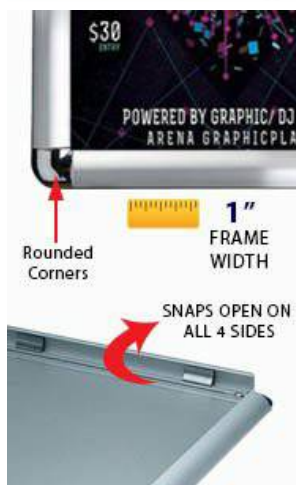

11x17 Wall Snap Frame Poster Sign Holder 1" Rounded Corner | Silver Frame Finish

FOR CURRENT PRICING, VISIT THE ID # LISTED ABOVE

Product Details

- **Rounded Corners Snap Frame**
- **Wall Hanging Snap Frame**
- **11" x 17" Snap Frame**
- Smooth Rounded Corners
- Frame Width: **1" WIDE**
- **Silver** Frame Finish
- **Rounded Corners in Molded Plastic**
- Frames Sides Made with Aluminum
- Wall Display Frame for Posters, Signs, Photography, Etc.
- Graphic is front loaded into Snap Open Frame
- **All four frame sides snap open by hand**
- **Position Frame in either portrait & landscape orientation.**
- Accepts printed Inserts 11" x 17"
- Visible Area: **10 5/16" x 16 5/16"**
- Overall snap frame Size **12 3/16" x 18 3/16"**
- **Rounded Corner Silver Snap Frame for Indoor Use**
- **11x17 Non-Glare Protective Overlay is included**
- **Rounded Corner 1" Silver Snap Frame with easy to follow instructions**

Model	Insert (Poster Size)	Insert (Viewable Area)	Overall Size
TKM545	11" x 17"	10 5/16" X 16 5/16"	12 3/16" X 18 3/16"