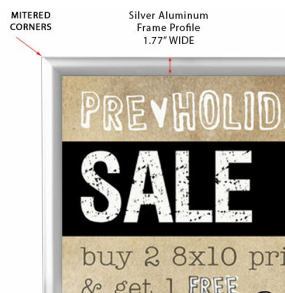

30x40 Snap Frame Poster Sign Frame 1.77" Wide Fast Change Silver Frame with Mitered Corners

FOR CURRENT PRICING, VISIT THE ID # LISTED ABOVE

Product Details

- Mitered Corners Snap Frame
- Classic Style Mitered Frame
- Wall Hanging Sign Frame
- 30" x 40" Snap Frame
- Frame Width: 1.77" WIDE
- Silver Frame Finish
- 1.77" Wide Frames Sides Made with Aluminum
- Wall Display Frame for Posters, Signs, Photography, Etc.
- 30x40 Graphic is front loaded into Snap Open Frame
- All four frame sides snap open by hand
- Mount Frame in either portrait & landscape orientation.
- Accepts single printed Insert 30" x 40"
- Visible Area: 28 1/4" x 38 1/4"
- Overall snap frame Size 31 3/4" x 41 3/4"
- Mitered Corner Silver Snap Frames for Indoor Use
- 30x40 Non-Glare Protective Overlay is Included
- Easy to follow instructions
- Each Flip up Frame is Packed Individually in a Cardboard Box
- 30 x 40 Silver Snap Frames Quick Ships in 1-2 Days

Model	Insert (Poster Size)	Insert (Viewable Area)	Overall Size
TKM636	30" x 40"	28 1/4" X 38 1/4"	31 3/4" X 41 3/4"