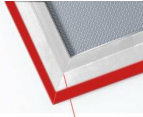

24x36 Two-Color Wall Snap Frame Poster Sign Holder | Red and Silver Combo Finish

FOR CURRENT PRICING, VISIT THE ID # LISTED ABOVE

Product Details

- **2-Color Snap Frame**
- **24" x 36" Snap Frame**
- Red with Silver Combo Frame Finish
- Wall Display Frame for Posters, Signs, Photography, Etc.
- Graphic is front loaded into Snap Open Frame
- Durable Aluminum Front Metal Frame
- Frame Width: 1 1/2"
- Red Outer Frame Trim: 7/16" Wide
- Silver Inner Snap Frame: 1 1/8" Wide
- **All four frame sides snap open by hand**
- **Position Frame in either portrait & landscape orientation.**
- Accepts printed Inserts 24" x 36"
- Visible Area: 23 1/4" X 35 1/4"
- Overall snap frame Size 27 3/8" X 39 3/8"
- **2-Color Red and Silver Snap Frame for Indoor Use**
- **24x36 Non-Glare Protective Overlay is included**
- 2 Colored Snap Frame with an easy to follow instruction sheet

Portrait

Frame Corner Closeup

Landscape

Red Silver

Model	Insert (Poster Size)	Insert (Viewable Area)	Overall Size
TKM516	24" x 36"	23 1/4" X 35 1/4"	27 3/8" X 39 3/8"