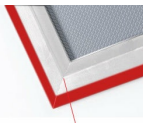

### 24x36 Two-Color Wall Snap Frame Poster Sign Holder | Red and Silver Combo Finish

FOR CURRENT PRICING, VISIT THE ID # LISTED ABOVE

#### Product Details

- **2-Color Snap Frame**
- **24" x 36" Snap Frame**
- Red with Silver Combo Frame Finish
- Wall Display Frame for Posters, Signs, Photography, Etc.
- Graphic is front loaded into Snap Open Frame
- Durable Aluminum Front Metal Frame
- Frame Width: **1 1/2"**
- Red Outer Frame Trim: **7/16" Wide**
- Silver Inner Snap Frame: **1 1/8" Wide**
- **All four frame sides snap open by hand**
- **Position Frame in either portrait & landscape orientation.**
- Accepts printed Inserts 24" x 36"
- Visible Area: **23 1/4" X 35 1/4"**
- Overall snap frame Size **27 3/8" X 39 3/8"**
- **2-Color Red and Silver Snap Frame for Indoor Use**
- **24x36 Non-Glare Protective Overlay is included**
- **2 Colored Snap Frame with an easy to follow instruction sheet**