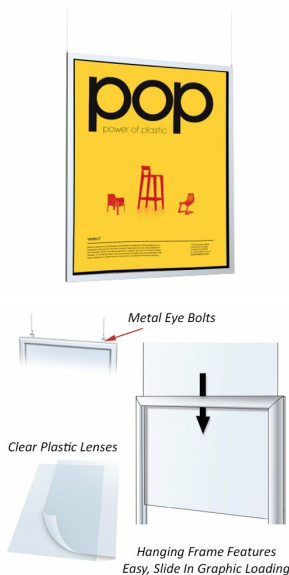

### 24 x 36 Extra Large Ceiling Mount Frames

FOR CURRENT PRICING, VISIT THE ID # LISTED ABOVE

#### Product Details

- Extra Large Ceiling Mount Poster Frame - 24" Wide x 36" High
- Ceiling mounted display hangs from secured wires
- Displays **2** single sided poster / banners
- **Top 1/4" full entry slots**
- Hanging display mounts constructed with durable aluminum
- Top Load Poster Displays
- Metal Eye Bolts securely hold your hanging display
- Hanging Frames are available in **Black or Silver** finishes
- Assemble without tools (no loose parts to lose)
- Hanging Kit Included (2 Hanging Clips & Wall Hangers)
- **Optional Clear Protective Overlays (Set of 2)** - Protect your graphic while it is on display
- Overall Sign Holder Weight: **6 LBS**
- XL Hanging Frames ship Fully Assembled
- 24x36 Extra Large Ceiling Mount Display Best suited for Indoor Use Only

Model	Insert Size	Orientation	Overall Depth	Ships Via	Product Weight
TTR455	24" x 36"	Horizontal or Vertical	1/4"	UPS	6 LBS