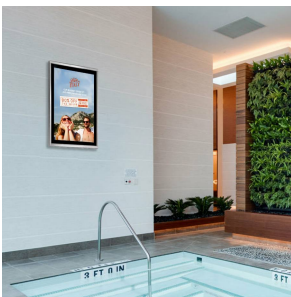

Touch of Class 8.5x11 Hospitality Wall Poster Frame + Black Velour with Silver Frame Finish

FOR CURRENT PRICING, VISIT THE ID # LISTED ABOVE

Product Details

- Touch of Class Poster Frame
- Indoor 8.5 x 11 Poster Frame Sign Holder
- Elegant Hospitality Wall Display - Silver Finish
- Black Velour Sintra Backing Board: 1/8" Thick
- Heavy-Duty, Deluxe Wall Mount Frame
- Choose Portrait or Landscape Orientation
- Single-Sided Viewing
- Clear Plexiglas Protective Overlay: 1/8" Thick
- Holds 8.5x11 Size Poster and Signs
- Insert Poster Size: 8 1/2" x 11"
- Frame Accepts Printed Materials Up to 1/4" Thick
- Tamper-Proof Concealed Sign Track Design
- Frame Top Opening Using "Lift-Top" Feature
- All Aluminum Rustproof Construction
- Made From Recycled Durable Aluminum Alloy
- Frame Corners are Meticulously and Permanently Joined Together
- **Made in the USA**
- 8.5x11 Hospitality Poster Frame Ideal for Restaurants, Hotels, Lobbies, etc.
- Touch of Class 8 1/2" x 11" Wall Display **for Indoor Use Only**