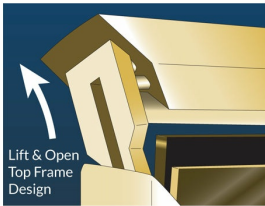

### 18x18 Upscale Hospitality Sign Holder Wall Poster Displays + Satin Aluminum Finish

FOR CURRENT PRICING, VISIT THE ID # LISTED ABOVE

#### Product Details

- **Elegant Hospitality Wall Poster Display Frame**
- **Heavy-Duty, Upscale Poster Frame**
- 18x18 Wall Mount Frame
- Holds **18x18** Size Poster, Sign, Menu, Graphic
- **Insert Poster Size: 18" x 18" Square**
- **Frame accepts printed materials up to 1/4" thick**
- Tamper-Proof concealed sign track design
- **Frame Top opening using "Lift-Top" Feature**
- All Aluminum rustproof construction
- Made from recycled durable aluminum
- **Optional Clear Plexiglas Overlay: 1/8" Thick**
- **Optional Black Sintra Backing Board: 1/8" Thick**
- *Frame corners are meticulously and permanently joined together*
- **Made in America**
- **18x18** Hospitality Poster Frame Ideal for Restaurants, Hotels, Lobbies, Etc...
- Upscale 18 x 18 Wall Mount Display Designed for **Indoor Use**

Model	Insert Size	Viewable Area	Weight	Ships Via
GLW8	18 x 18	16 3/4" x 16 3/4"	4 LBS	UPS