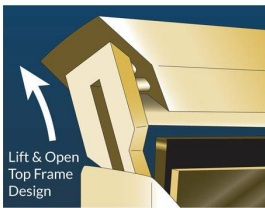

### 18x18 Upscale Hospitality Sign Holder Wall Poster Displays + Satin Aluminum Finish

FOR CURRENT PRICING, VISIT THE ID # LISTED ABOVE

#### Product Details

- **Elegant Hospitality Wall Poster Display Frame**
- **Heavy-Duty, Upscale Poster Frame**
- 18x18 Wall Mount Frame
- Holds **18x18** Size Poster, Sign, Menu, Graphic
- **Insert Poster Size: 18" x 18" Square**
- **Frame accepts printed materials up to 1/4" thick**
- Tamper-Proof concealed sign track design
- **Frame Top opening using "Lift-Top" Feature**
- All Aluminum rustproof construction
- Made from recycled durable aluminum
- **Optional Clear Plexiglas Overlay: 1/8" Thick**
- **Optional Black Sintra Backing Board: 1/8" Thick**
- *Frame corners are meticulously and permanently joined together*
- **Made in America**
- **18x18** Hospitality Poster Frame Ideal for Restaurants, Hotels, Lobbies, Etc...
- Upscale 18 x 18 Wall Mount Display Designed for **Indoor Use**