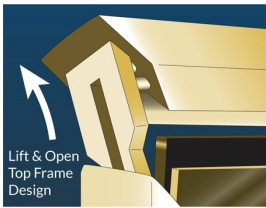

20x20 Upscale Hospitality Sign Holder Wall Poster Displays

FOR CURRENT PRICING, VISIT THE ID # LISTED ABOVE

Product Details

- **Elegant Hospitality Wall Poster Display Frame**
- **Heavy-Duty, Upscale Poster Frame**
- 20x20 Wall Mount Frame
- Holds **20x20** Size Poster, Sign, Menu, Graphic
- **Insert Poster Size: 20" x 20" Square**
- **Frame accepts printed materials up to 1/4" thick**
- Tamper-Proof concealed sign track design
- **Frame Top opening using "Lift-Top" Feature**
- All Aluminum rustproof construction
- Made from recycled durable aluminum
- **Optional Clear Plexiglas Overlay: 1/8" Thick**
- **Optional Black Sintra Backing Board: 1/8" Thick**
- *Frame corners are meticulously and permanently joined together*
- **Made in America**
- **20x20** Hospitality Poster Frame Ideal for Restaurants, Hotels, Lobbies, Etc...
- Upscale 20 x 20Wall Mount Display Designed for **Indoor Use**

Model	Insert Size	Viewable Area	Weight	Ships Via
GLW10	20 x 20	18 3/4" x 18 3/4"	6 LBS	UPS