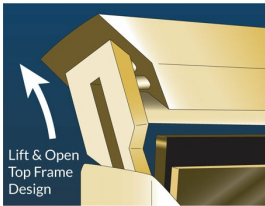

18x24 Upscale Hospitality Sign Holder Wall Poster Displays + Satin Aluminum Finishes

FOR CURRENT PRICING, VISIT THE ID # LISTED ABOVE

Product Details

- **Elegant Hospitality Wall Poster Display Frame**
- **Heavy-Duty, Upscale Poster Frame**
- 18x24 Wall Mount Frame
- Holds **18x24** Size Poster, Sign, Menu, Graphic
- **Insert Poster Size: 18" x 24" Portrait or Landscape**
- **Frame accepts printed materials up to 1/4" thick**
- Tamper-Proof concealed sign track design
- **Frame Top opening using "Lift-Top" Feature**
- All Aluminum rustproof construction
- Made from recycled durable aluminum
- **Optional Clear Plexiglas Overlay: 1/8" Thick**
- **Optional Black Sintra Backing Board: 1/8" Thick**
- *Frame corners are meticulously and permanently joined together*
- **Made in America**
- **18x24** Hospitality Poster Frame Ideal for Restaurants, Hotels, Lobbies, Etc...
- Upscale 18 x 24 Wall Mount Display Designed for **Indoor Use**

Model	Insert Size	Viewable Area	Weight	Ships Via
GLW9	18 x 24	16 3/4" x 22 3/4"	6 LBS	UPS