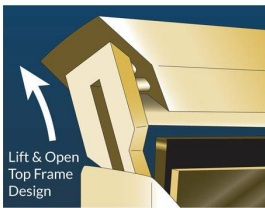

18x24 Upscale Hospitality Sign Holder Wall Poster Displays + Satin Aluminum Finishes

FOR CURRENT PRICING, VISIT THE ID # LISTED ABOVE

Product Details

- **Elegant Hospitality Wall Poster Display Frame**
- **Heavy-Duty, Upscale Poster Frame**
- 18x24 Wall Mount Frame
- Holds **18x24** Size Poster, Sign, Menu, Graphic
- **Insert Poster Size: 18" x 24" Portrait or Landscape**
- **Frame accepts printed materials up to 1/4" thick**
- Tamper-Proof concealed sign track design
- **Frame Top opening using "Lift-Top" Feature**
- All Aluminum rustproof construction
- Made from recycled durable aluminum
- **Optional Clear Plexiglas Overlay: 1/8" Thick**
- **Optional Black Sintra Backing Board: 1/8" Thick**
- *Frame corners are meticulously and permanently joined together*
- **Made in America**
- **18x24** Hospitality Poster Frame Ideal for Restaurants, Hotels, Lobbies, Etc...
- Upscale 18 x 24 Wall Mount Display Designed for **Indoor Use**

Model	Insert Size	Viewable Area	Weight	Ships Via
GLW9	18 x 24	16 3/4" x 22 3/4"	6 LBS	UPS