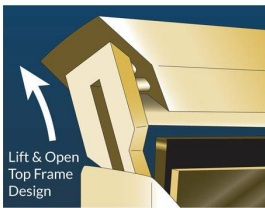

18x24 Upscale Hospitality Sign Holder Wall Poster Displays + Satin Aluminum Finishes

FOR CURRENT PRICING, VISIT THE ID # LISTED ABOVE

Product Details

- **Elegant Hospitality Wall Poster Display Frame**
- **Heavy-Duty, Upscale Poster Frame**
- 18x24 Wall Mount Frame
- Holds **18x24** Size Poster, Sign, Menu, Graphic
- **Insert Poster Size: 18" x 24" Portrait or Landscape**
- **Frame accepts printed materials up to 1/4" thick**
- Tamper-Proof concealed sign track design
- **Frame Top opening using "Lift-Top" Feature**
- All Aluminum rustproof construction
- Made from recycled durable aluminum
- **Optional Clear Plexiglas Overlay: 1/8" Thick**
- **Optional Black Sintra Backing Board: 1/8" Thick**
- *Frame corners are meticulously and permanently joined together*
- **Made in America**
- **18x24** Hospitality Poster Frame Ideal for Restaurants, Hotels, Lobbies, Etc...
- Upscale 18 x 24 Wall Mount Display Designed for **Indoor Use**

| Model | Insert Size | Viewable Area | Weight | Ships Via |
|-------|-------------|-------------------|--------|-----------|
| GLW9 | 18 x 24 | 16 3/4" x 22 3/4" | 6 LBS | UPS |