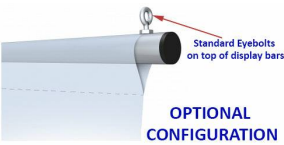

Ordering Options

- **Standard Configuration**
  Eyebolt mounted atop the Top Crossbar and is removable. Top bar is 2" longer than the bottom which sits flush in the hem
- **Side Configuration**
  Eyebolts mounted on the sides of the Top Crossbar. Same cost as standard configuration

We Print Fabric Banners

ENJOY ONE STOP SHOPPING!

We now print the banners that go along with our Banner Stands.

- Our fabric banners are printed with a Dye Sublimation printer at 720 DPI for excellent quality
- Pricing includes 1/2 hour of CPU time to review your artwork files
- FREE Proofs in PDF format can be sent for approval, once order is placed
- Lead Time: Banners takes 3-4 business days
- We provide the Velcro for Hook & Loop Banner Stand Applications
- We provide "Pole Pockets" for Banner Stands which use Dowels
- Artwork must be ready to print in a Hi-Res format.

View Artwork Requirements

WHEN ORDERING BELOW, SELECT THE DROP DOWN MENU NAMED **BANNER SIZE TO PRINT** TO CHOOSE WHAT SIZE BANNER YOU WANT PRINTED.

CUSTOM BANNER SIZES AVAILABLE (CALL or EMAIL for QUOTE)

Model	Graphic Width	Single or Multiple Sections?	Tube Diameter	Ships Via	Product Weight
TTR507	18" Wide	Single	7/8"	UPS	1 LB