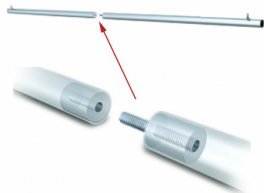

### 240" Extra Wide Ceiling Mounted Graphic Bars (Multiple Sections)

FOR CURRENT PRICING, VISIT THE ID # LISTED ABOVE

SECTIONS CONNECT TOGETHER  
TO FORM EXTRA WIDE  
CEILING MOUNT GRAPHIC BARS

#### Product Details

- Lightweight Aluminum Tubes
- **240" Wide Graphic Display**
- Extra Long ceiling mounted display hangs from secured wires
- Displays **1** single poster / banner
- **1 1/4" Diameter Aluminum Bars**
- Black end caps on Standard Configuration displays
- Sold as a Top Crossbar and Bottom Crossbar in 2 Pieces
- Top Bar is 2" longer than bottom bar
- There is additional 1" from endcap to the inside of the nut on each end
- Simply hem banners top and bottom for aluminum tubes
- Integral hanging hooks made of solid steel
- Chose Between Standard (Top Eyebolts) Or Side (Side Eyebolts) Configuration
- Hanging Frames are available in **Silver** finish
- Multiple Section Tube
- 5 Hanging Eyebolts
- Overall Sign Holder Weight: **11 LBS**
- Ceiling Mounted Graphic Bars Best suited for **Indoor Use Only**

#### Ordering Options

- **Standard Configuration**  
Eyebolt mounted atop the Top Crossbar and is removable. Top bar is 2" longer than the bottom which sits flush in the hem
- **Side Configuration**  
Eyebolts mounted on the sides of the Top Crossbar. Same cost as standard configuration

Model	Graphic Width	Single or Multiple Sections?	Tube Diameter	Ships Via	Product Weight
TTR521	240" Wide	Multiple	1 1/4"	UPS	11 LBS