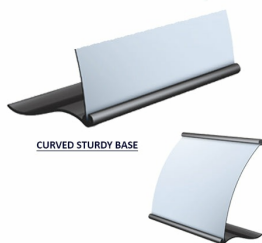

Curved Mount CounterTop Display (11" x 14" Insert)

FOR CURRENT PRICING, VISIT THE ID # LISTED ABOVE

Product Details

- Curved SignHolder for Graphic Poster Boards
- Display mount sits flat on any surface
- Displays 1 poster, **one** sided
- **Accepts 11" Wide x 14" High Insert Size**
- CounterTop mounts constructed with durable aluminum
- Includes non reflective matte lens overlay
- Curved SignHolders available in **Black or Silver** finishes
- Height Off Floor: 13"
- **Front to Back Floor Space (Depth): 6"**
- Assemble without tools (no loose parts to lose)
- Overall Sign Holder Weight: **3 LBS**
- Curved CounterTop Display Stands Best suited for **Indoor Use Only**
- **Does Not Come with Graphics Board**

***Place (1) Poster Board 14" x 11"**

CURVED STURDY BASE

MOUNTED
BASES

COME IN

SILVER & BLACK

FINISHES

Model	Insert Size	Overall Height	Base Width	Front to Back Depth	Ships Via	Product Weight
TTR256	11" x 14"	16"	13"	6"	UPS	3 LBS