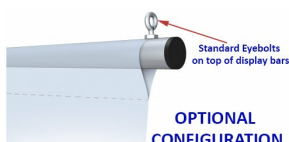

96" Extra Wide Ceiling Mounted Graphic Bars (Multiple Sections)

FOR CURRENT PRICING, VISIT THE ID # LISTED ABOVE

Product Details

- Lightweight Aluminum Tubes
- **96" Wide Graphic Display**
- Extra Long ceiling mounted display hangs from secured wires
- Displays **1** single poster / banner
- **1 1/4" Diameter Aluminum Bars**
- Black end caps on Standard Configuration displays
- Sold as a **Top Crossbar and Bottom Crossbar in 2 Pieces**
- Top Bar is 2" longer than bottom bar
- There is additional 1" from endcap to the inside of the nut on each end
- Simply hem banners top and bottom for aluminum tubes
- Integral hanging hooks made of solid steel
- Chose Between Standard (Top Eyebolts) Or Side (Side Eyebolts) Configuration
- Hanging Frames are available in **Silver** finish
- Multiple Section Tube
- 3 Hanging Eyebolts
- Overall Sign Holder Weight: **5 LBS**
- Ceiling Mounted Graphic Bars Best suited for **Indoor Use Only**

Ordering Options

- **Standard Configuration**
Eyebolt mounted atop the Top Crossbar and is removable. Top bar is 2" longer than the bottom which sits flush in the hem
- **Side Configuration**
Eyebolts mounted on the sides of the Top Crossbar. Same cost as standard configuration

Model	Graphic Width	Single or Multiple Sections?	Tube Diameter	Ships Via	Product Weight
TTR515	96" Wide	Multiple	1 1/4"	UPS	5 LBS