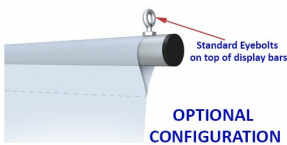

Ordering Options

- **Standard Configuration**
  Eyebolt mounted atop the Top Crossbar and is removable. Top bar is 2" longer than the bottom which sits flush in the hem
- **Side Configuration**
  Eyebolts mounted on the sides of the Top Crossbar. Same cost as standard configuration

We Print Fabric Banners

ENJOY ONE STOP SHOPPING!

We now print the banners that go along with our Banner Stands.

- Our fabric banners are printed with a Dye Sublimation printer at 720 DPI for excellent quality
- Pricing includes 1/2 hour of CPU time to review your artwork files
- FREE Proofs in PDF format can be sent for approval, once order is placed
- Lead Time: Banners takes 3-4 business days
- We provide the Velcro for Hook & Loop Banner Stand Applications
- We provide "Pole Pockets" for Banner Stands which use Dowels
- Artwork must be ready to print in a Hi-Res format.

-View Artwork Requirements

WHEN ORDERING BELOW, SELECT THE DROP DOWN MENU NAMED **BANNER SIZE TO PRINT** TO CHOOSE WHAT SIZE BANNER YOU WANT PRINTED.

CUSTOM BANNER SIZES AVAILABLE (CALL or EMAIL for QUOTE)

Model	Graphic Width	Single or Multiple Sections?	Tube Diameter	Ships Via	Product Weight
TTR507	18" Wide	Single	7/8"	UPS	1 LB