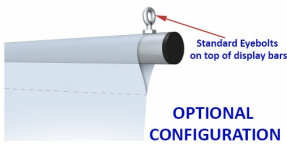

### 144" Extra Wide Ceiling Mounted Graphic Bars (Multiple Sections)

FOR CURRENT PRICING, VISIT THE ID # LISTED ABOVE

#### Product Details

- Lightweight Aluminum Tubes
- **144" Wide Graphic Display**
- Extra Long ceiling mounted display hangs from secured wires
- Displays **1** single poster / banner
- **1 1/4" Diameter Aluminum Bars**
- Black end caps on Standard Configuration displays
- Sold as a **Top Crossbar and Bottom Crossbar in 2 Pieces**
- Top Bar is 2" longer than bottom bar
- There is additional 1" from endcap to the inside of the nut on each end
- Simply hem banners top and bottom for aluminum tubes
- Integral hanging hooks made of solid steel
- Chose Between Standard (Top Eyebolts) Or Side (Side Eyebolts) Configuration
- Hanging Frames are available in **Silver** finish
- Multiple Section Tube
- 3 Hanging Eyebolts
- Overall Sign Holder Weight: **6 LBS**
- Ceiling Mounted Graphic Bars Best suited for **Indoor Use Only**

#### Ordering Options

- **Standard Configuration**  
Eyebolt mounted atop the Top Crossbar and is removable. Top bar is 2" longer than the bottom which sits flush in the hem
- **Side Configuration**  
Eyebolts mounted on the sides of the Top Crossbar. Same cost as standard configuration

Model	Graphic Width	Single or Multiple Sections?	Tube Diameter	Ships Via	Product Weight
TTR518	144" Wide	Multiple	1 1/4"	UPS	6 LBS