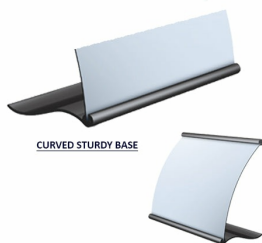

### Curved Mount CounterTop Display (6" x 4" Insert)

FOR CURRENT PRICING, VISIT THE ID # LISTED ABOVE

#### Product Details

- Curved SignHolder for Graphic Poster Boards
- Set of 5 Individual SignHolders
- Display mount sits flat on any surface
- Displays 1 poster, **one** sided
- **Accepts 6" Wide x 4" High Insert Size**
- CounterTop mounts constructed with durable aluminum
- Includes non reflective matte lens overlay
- Curved SignHolders available in **Black or Silver** finishes
- **Height Off Floor: 6"**
- **Front to Back Floor Space (Depth): 5"**
- Assemble without tools (no loose parts to lose)
- Overall Sign Holder Weight: **3 LBS**
- Curved CounterTop Display Stands Best suited for **Indoor Use Only**
- **Does Not Come with Graphics Board**

**\*Place (1) Poster Board 6" x 4"**

CURVED STURDY BASE

MOUNTED  
BASES  
COME IN  
**SILVER & BLACK**  
FINISHES

Model	Insert Size	Overall Height	Base Width	Front to Back Depth	Ships Via	Product Weight
TTR266	6" x 4"	6"	8"	5"	UPS	3 LBS