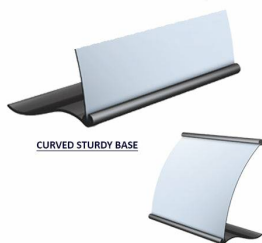

Curved Mount CounterTop Display (6" x 4" Insert)

FOR CURRENT PRICING, VISIT THE ID # LISTED ABOVE

Product Details

- Curved SignHolder for Graphic Poster Boards
- Set of 5 Individual SignHolders
- Display mount sits flat on any surface
- Displays 1 poster, **one** sided
- **Accepts 6" Wide x 4" High Insert Size**
- CounterTop mounts constructed with durable aluminum
- Includes non reflective matte lens overlay
- Curved SignHolders available in **Black or Silver** finishes
- Height Off Floor: 6"
- **Front to Back Floor Space (Depth): 5"**
- Assemble without tools (no loose parts to lose)
- Overall Sign Holder Weight: **3 LBS**
- Curved CounterTop Display Stands Best suited for **Indoor Use Only**
- **Does Not Come with Graphics Board**

***Place (1) Poster Board 6" x 4"**

CURVED STURDY BASE

MOUNTED
BASES
COME IN
SILVER & BLACK
FINISHES

Model	Insert Size	Overall Height	Base Width	Front to Back Depth	Ships Via	Product Weight
TTR266	6" x 4"	6"	8"	5"	UPS	3 LBS