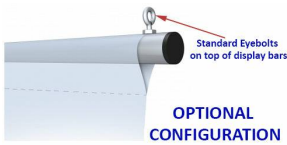

120" Extra Wide Ceiling Mounted Graphic Bars (Multiple Sections)

FOR CURRENT PRICING, VISIT THE ID # LISTED ABOVE

Product Details

- Lightweight Aluminum Tubes
- **120" Wide Graphic Display**
- Extra Long ceiling mounted display hangs from secured wires
- Displays **1** single poster / banner
- **1 1/4" Diameter Aluminum Bars**
- Black end caps on Standard Configuration displays
- Sold as a **Top Crossbar and Bottom Crossbar in 2 Pieces**
- Top Bar is 2" longer than bottom bar
- There is additional 1" from endcap to the inside of the nut on each end
- Simply hem banners top and bottom for aluminum tubes
- Integral hanging hooks made of solid steel
- Chose Between Standard (Top Eyebolts) Or Side (Side Eyebolts) Configuration
- Hanging Frames are available in **Silver** finish
- Multiple Section Tube
- 3 Hanging Eyebolts
- Overall Sign Holder Weight: **6 LBS**
- Ceiling Mounted Graphic Bars Best suited for **Indoor Use Only**

Ordering Options

- **Standard Configuration**
Eyebolt mounted atop the Top Crossbar and is removable. Top bar is 2" longer than the bottom which sits flush in the hem
- **Side Configuration**
Eyebolts mounted on the sides of the Top Crossbar. Same cost as standard configuration

Model	Graphic Width	Single or Multiple Sections?	Tube Diameter	Ships Via	Product Weight
TTR516	120" Wide	Multiple	1 1/4"	UPS	6 LBS