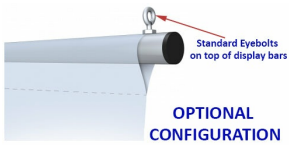

120" Extra Wide Ceiling Mounted Graphic Bars (Multiple Sections)

FOR CURRENT PRICING, VISIT THE ID # LISTED ABOVE

Product Details

- Lightweight Aluminum Tubes
- **120" Wide Graphic Display**
- Extra Long ceiling mounted display hangs from secured wires
- Displays **1** single poster / banner
- **1 1/4" Diameter Aluminum Bars**
- Black end caps on Standard Configuration displays
- Sold as a **Top Crossbar and Bottom Crossbar in 2 Pieces**
- Top Bar is 2" longer than bottom bar
- There is additional 1" from endcap to the inside of the nut on each end
- Simply hem banners top and bottom for aluminum tubes
- Integral hanging hooks made of solid steel
- Chose Between Standard (Top Eyebolts) Or Side (Side Eyebolts) Configuration
- Hanging Frames are available in **Silver** finish
- Multiple Section Tube
- 3 Hanging Eyebolts
- Overall Sign Holder Weight: **6 LBS**
- Ceiling Mounted Graphic Bars Best suited for **Indoor Use Only**

Ordering Options

- **Standard Configuration**
Eyebolt mounted atop the Top Crossbar and is removable. Top bar is 2" longer than the bottom which sits flush in the hem
- **Side Configuration**
Eyebolts mounted on the sides of the Top Crossbar. Same cost as standard configuration

Model	Graphic Width	Single or Multiple Sections?	Tube Diameter	Ships Via	Product Weight
TTR516	120" Wide	Multiple	1 1/4"	UPS	6 LBS