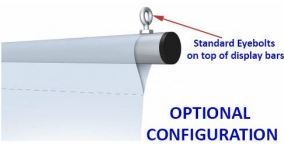

Ordering Options

- **Standard Configuration**
  Eyebolt mounted atop the Top Crossbar and is removable. Top bar is 2" longer than the bottom which sits flush in the hem
- **Side Configuration**
  Eyebolts mounted on the sides of the Top Crossbar. Same cost as standard configuration

We Print Fabric Banners

ENJOY ONE STOP SHOPPING!

We now print the banners that go along with our Banner Stands.

- Our fabric banners are printed with a Dye Sublimation printer at 720 DPI for excellent quality
- Pricing includes 1/2 hour of CPU time to review your artwork files
- FREE Proofs in PDF format can be sent for approval, once order is placed
- Lead Time: Banners takes 3-4 business days
- We provide the Velcro for Hook & Loop Banner Stand Applications
- We provide "Pole Pockets" for Banner Stands which use Dowels
- Artwork must be ready to print in a Hi-Res format.

View Artwork Requirements

WHEN ORDERING BELOW, SELECT THE DROP DOWN MENU NAMED **BANNER SIZE TO PRINT** TO CHOOSE WHAT SIZE BANNER YOU WANT PRINTED.

CUSTOM BANNER SIZES AVAILABLE (CALL or EMAIL for QUOTE)

Model	Graphic Width	Single or Multiple Sections?	Tube Diameter	Ships Via	Product Weight
TTR508	22" Wide	Single	7/8"	UPS	2 LBS