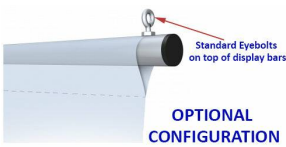

Ordering Options

- **Standard Configuration**
  Eyebolt mounted atop the Top Crossbar and is removable. Top bar is 2" longer than the bottom which sits flush in the hem
- **Side Configuration**
  Eyebolts mounted on the sides of the Top Crossbar. Same cost as standard configuration

We Print Fabric Banners

ENJOY ONE STOP SHOPPING!

We now print the banners that go along with our Banner Stands.

- Our fabric banners are printed with a Dye Sublimation printer at 720 DPI for excellent quality
- Pricing includes 1/2 hour of CPU time to review your artwork files
- FREE Proofs in PDF format can be sent for approval, once order is placed
- Lead Time: Banners takes 3-4 business days
- We provide the Velcro for Hook & Loop Banner Stand Applications
- We provide "Pole Pockets" for Banner Stands which use Dowels
- Artwork must be ready to print in a Hi-Res format.

View Artwork Requirements

WHEN ORDERING BELOW, SELECT THE DROP DOWN MENU NAMED **BANNER SIZE TO PRINT** TO CHOOSE WHAT SIZE BANNER YOU WANT PRINTED.

CUSTOM BANNER SIZES AVAILABLE (CALL or EMAIL for QUOTE)

Model	Graphic Width	Single or Multiple Sections?	Tube Diameter	Ships Via	Product Weight
TTR512	48" Wide	Single	7/8"	UPS	4 LBS