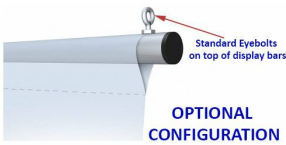

Ordering Options

- **Standard Configuration**
  Eyebolt mounted atop the Top Crossbar and is removable. Top bar is 2" longer than the bottom which sits flush in the hem
- **Side Configuration**
  Eyebolts mounted on the sides of the Top Crossbar. Same cost as standard configuration

We Print Fabric Banners

ENJOY ONE STOP SHOPPING!

We now print the banners that go along with our Banner Stands.

- Our fabric banners are printed with a Dye Sublimation printer at 720 DPI for excellent quality
- Pricing includes 1/2 hour of CPU time to review your artwork files
- FREE Proofs in PDF format can be sent for approval, once order is placed
- Lead Time: Banners takes 3-4 business days
- We provide the Velcro for Hook & Loop Banner Stand Applications
- We provide "Pole Pockets" for Banner Stands which use Dowels
- Artwork must be ready to print in a Hi-Res format.

View Artwork Requirements

WHEN ORDERING BELOW, SELECT THE DROP DOWN MENU NAMED **BANNER SIZE TO PRINT** TO CHOOSE WHAT SIZE BANNER YOU WANT PRINTED.

CUSTOM BANNER SIZES AVAILABLE (CALL or EMAIL for QUOTE)

Model	Graphic Width	Single or Multiple Sections?	Tube Diameter	Ships Via	Product Weight
TTR512	48" Wide	Single	7/8"	UPS	4 LBS