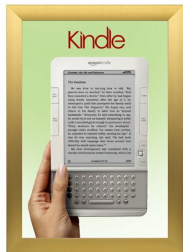

Customize your Snap Frames

- Call to customize these 2 1/2" Wide SwingSnap Poster Snap Frames!

ABOUT SNAP FRAMES

CUSTOM SNAP FRAMES

MOUNTING INSTRUCTIONS

SATIN SILVER

SATIN GOLD

Model	Insert Size	Overall Size	Viewable Area	Ships Via	Shipping Wt	How is Frame Shipped?
SSWE-1012	10" x 12"	14" x 16"	9" x 11"	UPS	7	Assembled