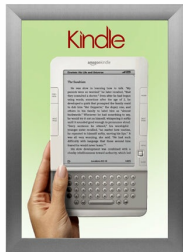

Customize your Snap Frames

- Call to customize these 2 1/2" Wide SwingSnap Poster Snap Frames!

ABOUT SNAP FRAMES

CUSTOM SNAP FRAMES

MOUNTING INSTRUCTIONS

SATIN SILVER

SATIN GOLD

Model	Insert Size	Overall Size	Viewable Area	Ships Via	Shipping Wt	How is Frame Shipped?
SSWE-1012	10" x 12"	14" x 16"	9" x 11"	UPS	7	Assembled