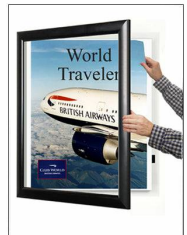

### 10x12 Metal Frame Super Wide Face Poster SwingFrames

FOR CURRENT PRICING, VISIT THE ID # LISTED ABOVE

#### Product Details

- 10 x 12 Metal Poster Display System
- Patented swing-open frame (opens right to left) for poster changes
- Features concealed Hinges and Gravity Lock
- Metal Frame Profile: 2 3/8" Wide
- Overall 10x12 Display Frame Depth: 1 3/8"
- (2) Anodized aluminum frame finishes available
- Viewable Area: Frame profile overlaps your insert (poster) by 1/4"
- Backing Board: 1/8" White Coroplast provides rigidity to your insert
- Accepts printed material up to 1/16" thick
- Repositionable Adhesive Tapes are provided to hold posters in position
- Strong lightweight acrylic provides a clear viewing window
- Installs Easily: Mounting hardware included
- Metal wall mount poster displays are for **INDOOR USE ONLY**
- **Call to Customize Super Wide Face Poster Display Frame!**

#### Ordering Options

- Frame 10x12 Orientation: Portrait or Landscape
- Side Plunge Lock & Key