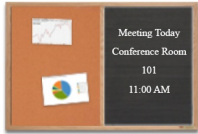

Value Line Combo Board 30x40 Wood Framed Cork Bulletin Letter Board (Open Face with Wood Trim)

FOR CURRENT PRICING, VISIT THE ID # LISTED ABOVE

1" Wide Wood Solid Oak Frame

Product Details

- Overall Wood Combo Board Frame Size: 30" x 40"
- Wall display board divided into TWO PANELS
- Both panels are separated by a 1" wide wood matching divider
- **PANEL # 1: Self sealing natural cork, laminated to sturdy fiberboard**
- **PANEL # 2: Durable Vinyl Letterboard with 1/4" grooves allows for easy letter and number insertion**
- YOU CHOOSE which side the display board surface is positioned
- **Frame Orientation: Portrait or Landscape**
- Overall Combo Board Frame Depth: 3/4"
- Wood trim (**1" WIDE**) borders the combo board
- Available in (3) Wood Frame Finishes: Cherry, Light Oak, and Walnut
- Factory installed hangers placed on backside of display board
- Open Face combo board displays are for **INDOOR** use only

LOOKING FOR A CUSTOM COMBO BOARD SIZE? or NEED 3 DIVIDED PANELS?...

CALL US FOR A QUOTE at

Cork Board Ordering Options

- Fabric Covering over Cork bulletin board (see 10 colors below)
- Painted Corkboard Colors (see 4 colors below)
- Hard Plastic Push Pins: Clear or Multi-Color pins (100 per box)

Vinyl Letter Board Ordering Options

- Optional colors for vinyl letterboard panel
- Optional letter & character sets (1/2", 3/4", 1", 2", 3")

*3/4" Sprue Set with white Helvetica letters and numbers included (290 Characters)

*CUSTOM SIZES AVAILABLE | CALL US

- Optional mounting brackets are available to help mount & secure your frame to the wall. These are ideal for larger boards where they add more security over the factory installed hangers provided.

Model	Overall Size	Orientation	PORTRAIT - Useable Panel Size (Each Side)	LANDSCAPE - Useable Panel Size (Each Side)	Ships Via	Shipping Weight
CBLBW-3040	30" x 40"	Portrait or Landscape	13 1/2" Wide x 38" High	18 1/2" Wide x 28" High	UPS	13 LBS