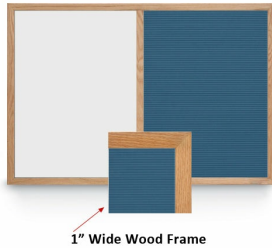

1" Wide Wood Frame

Letter Board Ordering Options

- Optional colors for vinyl letterboard panel
- Optional letter & character sets (1/2", 1", 2", 3")

*3/4" Sprue Set with white Helvetica letters and numbers included (290 Characters)

*CUSTOM SIZES AVAILABLE | CALL US

Mounting Options

- Optional mounting brackets are available to help mount & secure your frame to the wall. These are ideal for larger boards where they add more security over the factory installed hangers provided.

Model	Overall Size	Useable Panel Size (Each Side)	Orientation	Ships Via	Shipping Wt
LBMBWPS-1818	18" x 18"	7 1/2" Wide x 16" High	Square	FedEx	5 LBS