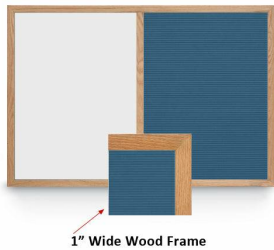

Combo Board 60x12 (Wooden Framed) Marker Board & Letter Board

FOR CURRENT PRICING, VISIT THE ID # LISTED ABOVE

Product Details

- Overall Combo Board Frame Size: 60" Wide x 12" High
- Wall display board divided into TWO PANELS
- Both panels are separated by a 1" wide wood divider
- **PANEL # 1: Durable White or Black Magnetic Porcelain Marker Board Surface**
- **PANEL # 2: Durable Vinyl Letterboard with 1/4" grooves allows for easy letter and number insertion**
- YOU CHOOSE which side the display board surface is positioned
- Overall Combo Board Frame Depth: 3/4"
- Wood trim (**1" WIDE**) borders the combo board
- Available in (3) Wood Frame Finishes: Cherry, Light Oak, and Walnut
- Factory installed hangers placed on backside of display board
- Open Face combo board displays are for **INDOOR** use only

**LOOKING FOR A CUSTOM COMBO BOARD SIZE?
or NEED 3 DIVIDED PANELS?...**

CALL US FOR A QUOTE at

Magnetic Marker Board Ordering Options

- **Dry/Wet Erase Display Board Colors:** Available in White or Black
- **Standard Marker Set (4 Colors):**
Wipes off Easily (Black, Blue, Green, Red)
- **Fluorescent Marker Set (5 Colors):**
Wipes off Easily (Yellow, Pink, Blue, Green, White)
- **Dry Eraser & Spray Cleaner Combo:**
Soft pile, the eraser collects dust and marker residue.
The pump spray cleaner removes ghosting, grease, dirt, and stains with a clean dry cloth

***Marker Set ships with Board**

***Cleaner Combo Option ship in a Separate Box**

***CUSTOM SIZES AVAILABLE | CALL US**

Letter Board Ordering Options

- Optional colors for vinyl letterboard panel
- Optional letter & character sets (1/2", 1", 2", 3")