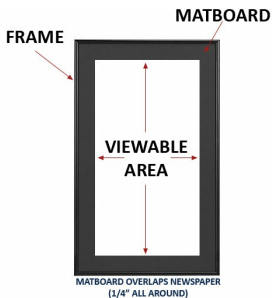

UCONN Huskies Men and Women Championship Newspaper Wood Display Frame

FOR CURRENT PRICING, VISIT THE ID # LISTED ABOVE
FREE SHIPPING

Product Details

- Wood Newspaper Frame Profile: 1 3/8" Wide
- Overall Wood Frame Depth: 3/4"
- Newspaper Thickness: Frames accommodate up to 10 Pages
- Frame Orientation: All sizes come standard in **PORTRAIT** orientation
- (9) Wood frame finishes available
- Beveled Matboard: Arctic White, Raven Black or Newport Blue
- Strong lightweight acrylic provides a clear viewing window
- 1/8" Cardboard Backer
- Installs Easily: Mounting & Framing hardware included
- Newspaper display frames for **INDOOR USE ONLY**
- **Call to customize the Newspaper Size (Broad or Tabloid)**
- **Call to customize the Newspaper Style (Frame or Matboard Color)**

Acrylic Window

- **Clear Acrylic (Standard...Included in Price)**
 - Strong lightweight acrylic provides a clear viewing window
- **Non-Glare (See Pricing)**
 - Reduces glare from natural or artificial light
- **Break Resistant (See Pricing)**
 - High Impact acrylic, perfect for high traffic or public environments
- **Ultra Violet Filter Conservation Grade (See Pricing)**
 - Protects against fading, yellowing, loss of value

IMPORTANT - We Need Your Newspaper Size

IMPORTANT! WE NEED YOUR NEWSPAPER SIZE

Newspaper sizes are constantly changing in this day and age. For that reason we require you to measure your newspaper and provide the **EXACT** dimensions (Width x Height)