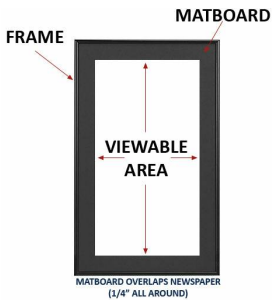

UCONN Huskies Men and Women Championship Newspaper Wood Display Frame

FOR CURRENT PRICING, VISIT THE ID # LISTED ABOVE
FREE SHIPPING

Product Details

- Wood Newspaper Frame Profile: 1 3/8" Wide
- Overall Wood Frame Depth: 3/4"
- Newspaper Thickness: Frames accommodate up to 10 Pages
- Frame Orientation: All sizes come standard in **PORTRAIT** orientation
- (9) Wood frame finishes available
- Beveled Matboard: Arctic White, Raven Black or Newport Blue
- Strong lightweight acrylic provides a clear viewing window
- 1/8" Cardboard Backer
- Installs Easily: Mounting & Framing hardware included
- Newspaper display frames for **INDOOR USE ONLY**
- **Call to customize the Newspaper Size (Broad or Tabloid)**
- **Call to customize the Newspaper Style (Frame or Matboard Color)**

IMPORTANT - We Need Your Newspaper Size

IMPORTANT! WE NEED YOUR NEWSPAPER SIZE

Newspaper sizes are constantly changing in this day and age. For that reason we require you to measure your newspaper and provide the **EXACT** dimensions (Width x Height)