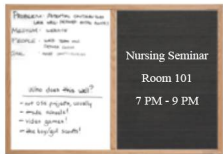

Combo Board 60x36 (Wooden Framed) Marker Board & Letter Board

FOR CURRENT PRICING, VISIT THE ID # LISTED ABOVE
FREE SHIPPING

Product Details

- Overall Combo Board Frame Size: 60" x 36"
- Wall display board divided into TWO PANELS
- Both panels are separated by a 1" wide wood divider
- **PANEL # 1: Durable White or Black Magnetic Porcelain Marker Board Surface**
- **PANEL # 2: Durable Vinyl Letterboard with 1/4" grooves allows for easy letter and number insertion**
- YOU CHOOSE which side the display board surface is positioned
- **Frame Orientation: Portrait or Landscape**
- Overall Combo Board Frame Depth: 3/4"
- Wood trim (1" WIDE) borders the combo board
- Available in (3) Wood Frame Finishes: Cherry, Light Oak, and Walnut
- Factory installed hangers placed on backside of display board
- Open Face combo board displays are for **INDOOR** use only

LOOKING FOR A CUSTOM COMBO BOARD SIZE?
or NEED **3 DIVIDED PANELS?**...

CALL US FOR A QUOTE at

Magnetic Marker Board Ordering Options

- **Dry/Wet Erase Display Board Colors:** Available in White or Black
- **Standard Marker Set (4 Colors):**
  Wipes off Easily (Black, Blue, Green, Red)
- **Fluorescent Marker Set (5 Colors):**
  Wipes off Easily (Yellow, Pink, Blue, Green, White)
- **Dry Eraser & Spray Cleaner Combo:**
  Soft pile, the eraser collects dust and marker residue.
  The pump spray cleaner removes ghosting, grease, dirt,
  and stains with a clean dry cloth

*Marker Set ships with Board
*Cleaner Combo Option ship in a Separate Box

*CUSTOM SIZES AVAILABLE | CALL US

Letter Board Ordering Options

- Optional colors for vinyl letterboard panel
- Optional letter & character sets (1/2", 1", 2", 3")

*3/4" Sprue Set with white Helvetica letters and numbers included (290 Characters)

*CUSTOM SIZES AVAILABLE | CALL US

Mounting Options

- Optional mounting brackets are available to help mount & secure your frame to the wall. These are ideal for larger boards where they add more security over the factory installed hangers provided.

Model	Overall Size	Orientation	PORTRAIT - Useable Panel Size (Each Side)	LANDSCAPE - Useable Panel Size (Each Side)	Ships Via	Shipping Weight
LBMBWPS-6036	60" x 36"	Portrait or Landscape	16 1/2" Wide x 58" High	28 1/2" Wide x 34" High	Freight	23 LBS