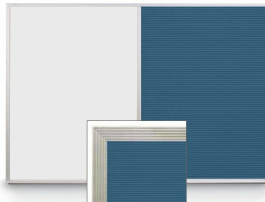

Combo Board 36x36 Metal Framed Marker Board Letter Board (Open Face with Silver Trim)

FOR CURRENT PRICING, VISIT THE ID # LISTED ABOVE

1/2" Wide Silver Trim Frame

Product Details

- Overall Combo Board Frame Size: 36" x 36"
- Wall display board divided into TWO PANELS
- Both panels are separated by a 1/2" silver divider
- **PANEL # 1: Durable White or Black Magnetic Porcelain Marker Board Surface**
- **PANEL # 2: Durable Vinyl Letterboard with 1/4" grooves allows for easy letter and number insertion**
- YOU CHOOSE which side the display board surface is positioned
- Overall Combo Board Frame Depth: 5/8"
- Silver aluminum trim (**1/2" WIDE**) borders the combo board
- Gray Marker Tray with Protective End Caps (adds 1" off the wall depth)
- Factory installed hangers placed on backside of display board
- For additional mounting support, secure with proper screws through the aluminum frame
- Open Face combo board displays are for **INDOOR** use only

**LOOKING FOR A CUSTOM COMBO BOARD SIZE?
or NEED 3 DIVIDED PANELS?...**

CALL US FOR A QUOTE at

Magnetic Marker Board Ordering Options

- **Dry/Wet Erase Display Board Colors:** Available in White or Black
- **Standard Marker Set (4 Colors):**
  Wipes off Easily (Black, Blue, Green, Red)
- **Fluorescent Marker Set (5 Colors):**
  Wipes off Easily (Yellow, Pink, Blue, Green, White)
- **Dry Eraser & Spray Cleaner Combo:**
  Soft pile, the eraser collects dust and marker residue.
  The pump spray cleaner removes ghosting, grease, dirt, and stains with a clean dry cloth

*Marker Set ships with Board

*Cleaner Combo Option ship in a Separate Box

Letter Board Ordering Options

- Optional colors for vinyl letterboard panel
- Optional letter & character sets (1/2", 1", 2", 3")

*3/4" Sprue Set with white Helvetica letters and numbers included (290 Characters)

*CUSTOM SIZES AVAILABLE | CALL US

Mounting Options

- Optional mounting brackets are available to help mount & secure your frame to the wall. These are ideal for larger boards where they add more security over the factory installed hangers provided.

Model	Overall Size	Useable Panel Size (Landscape)	Orientation	Ships Via	Shipping Wt.
LBMBAPS-3636	36" x 36"	17 1/4" Wide x 35" High	Square	Fedex	14 LBS