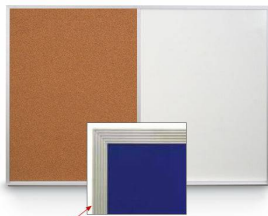

1/2" Wide Silver Trim Frame

Mounting Options

- Optional mounting brackets are available to help mount & secure your frame to the wall. These are ideal for larger boards where they add more security over the factory installed hangers provided.

Model	Overall Size	Useable Panel Size (Each Side)	Orientation	Ships Via	Shipping Wt
CBMBAPS-4812	48" Wide x 12" High	23 1/4" Wide x 11" High	Landscape	UPS	8 LBS