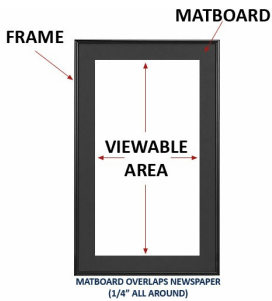

Newspaper Sizes

- Boston Globe
- Chicago Tribune
- Los Angeles Times
- New York Times
- USA Today
- Wall Street Journal
- Washington Post
- Seattle Times

DON'T SEE YOUR NEWSPAPER?...CALL US WITH YOUR LOCAL NEWSPAPER & SIZE AND WE WILL BUILD IT FOR YOU.

Ordering Options

- Matboard Colors
- Backing Board: Choose to upgrade your backer to Acid Free Foamboard

Acrylic Window

- **Clear Acrylic (Standard...Included in Price)**
  - Strong lightweight acrylic provides a clear viewing window
- **Non-Glare (See Pricing)**
  - Reduces glare from natural or artificial light
- **Break Resistant (See Pricing)**
  - High Impact acrylic, perfect for high traffic or public environments
- **Ultra Violet Filter Conservation Grade (See Pricing)**
  - Protects against fading, yellowing, loss of value

IMPORTANT - We Need Your Newspaper Size

IMPORTANT! WE NEED YOUR NEWSPAPER SIZE

Newspaper sizes are constantly changing in this day and age. For that reason we require you to measure your newspaper and provide the **EXACT** dimensions (Width x Height)

When ordering the Newspaper Frame below, make sure to provide your **EXACT** newspaper measurements into the blank text box labeled: **"Enter Your EXACT Newspaper Size"**

This is the size we will build the newspaper frame for.

ANY QUESTIONS...LET US KNOW!!!