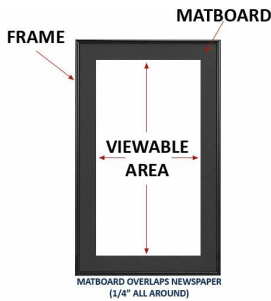

Newspaper Sizes

- Boston Globe
- Chicago Tribune
- Los Angeles Times
- New York Times
- USA Today
- Wall Street Journal
- Washington Post
- Seattle Times

DON'T SEE YOUR NEWSPAPER?...CALL US WITH YOUR LOCAL NEWSPAPER & SIZE AND WE WILL BUILD IT FOR YOU.

Ordering Options

- Matboard Colors
- Backing Board: Choose to upgrade your backer to Acid Free Foamboard

Acrylic Window

- **Clear Acrylic (Standard...Included in Price)**
  - Strong lightweight acrylic provides a clear viewing window
- **Non-Glare (See Pricing)**
  - Reduces glare from natural or artificial light
- **Break Resistant (See Pricing)**
  - High Impact acrylic, perfect for high traffic or public environments
- **Ultra Violet Filter Conservation Grade (See Pricing)**
  - Protects against fading, yellowing, loss of value

IMPORTANT - We Need Your Newspaper Size

IMPORTANT! WE NEED YOUR NEWSPAPER SIZE

Newspaper sizes are constantly changing in this day and age. For that reason we require you to measure your newspaper and provide the **EXACT** dimensions (Width x Height)

When ordering the Newspaper Frame below, make sure to provide your **EXACT** newspaper measurements into the blank text box labeled:

"Enter Your EXACT Newspaper Size"

This is the size we will build the newspaper frame for.

ANY QUESTIONS...LET US KNOW!!!