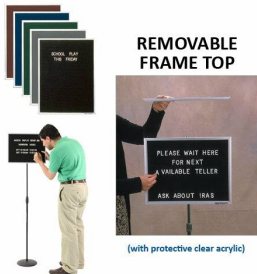

### Adjustable Pedestal Letter Board 18x14 with Removable Aluminum Frame Top | Black Felt Letterboard

FOR CURRENT PRICING, VISIT THE ID # LISTED ABOVE

#### Product Details

- Floor Standing Pedestal Letter Board
- Pedestal Adjustable height from 33" to 66" tall
- Silver Trim 18x14 Framed Letter Board
- Easy Open Changeable Letter Board Frame
- Overall Felt Letter Board Size: 18 x 14
- Protective cover is attached to a removable frame top for security measures
- Silver aluminum trim frame (1/2" wide) borders felt letter board
- Attractive black felt letter board with 1/4" grooves
- Easy letter and number insertion into Grooved Letterboard
- 3/4" White Helvetica letters and numbers included (290 Characters)
- Felt letter boards 18x14 **for INDOOR use only**
- Call to Custom Framed Letterboard Stands

#### Ordering Options

- Frame Orientation: Portrait or Landscape
- Optional colors for felt letterboard panel
- Optional letter & character sets (1/2", 3/4", 1", 2", 3")

**\*CUSTOM SIZES AVAILABLE | CALL US**