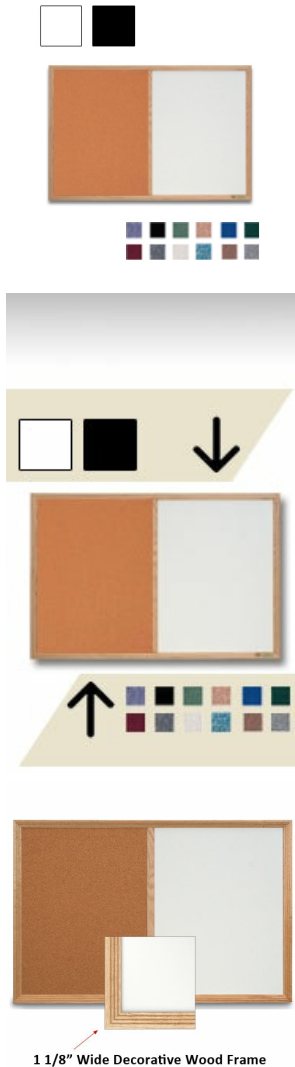

### Combo Board 96x48 Decorative Wood Framed Cork Bulletin Marker Board (Open Face with Decorative Wood Trim)

FOR CURRENT PRICING, VISIT THE ID # LISTED ABOVE  
FREE SHIPPING

#### Wood 96x48 Combo Dry Erase Cork Board Product Details

- Overall Decorative Wood Combo Board Frame Size: 96" x 48"
- Wall display board divided into TWO PANELS
- Both panels are separated by a 1" wide wood matching divider
- **PANEL # 1: Self sealing natural cork, laminated to sturdy fiberboard**
- **PANEL # 2: Durable White or Black Melamine Marker Board Surface**
- YOU CHOOSE which side the display board surface is positioned
- **Frame Orientation: Portrait or Landscape**
- Overall Combo Board Frame Depth: 3/4"
- Decorative Wood trim (**1 1/8" WIDE**) borders the combo board
- Available in (3) Wood Frame Finishes: Cherry, Light Oak, and Walnut
- Factory installed hangers placed on backside of display board
- Open Face combo board displays are for **INDOOR** use only

#### Cork Board Panel Ordering Options

- Fabric Covering over Cork bulletin board (see 10 colors below)
- Painted Corkboard Colors (see 4 colors below)
- Hard Plastic Push Pins: Clear or Multi-Color pins (100 per box)

#### White or Black Marker Board Panel Ordering Options

- **Dry/Wet Erase Display Board Colors:** Available in White or Black
- **Standard Marker Set (4 Colors):**  
Wipes off Easily (Black, Blue, Green, Red)
- **Fluorescent Marker Set (5 Colors):**  
Wipes off Easily (Yellow, Pink, Blue, Green, White)
- **Dry Eraser & Spray Cleaner Combo:**  
Soft pile, the eraser collects dust and marker residue.  
The pump spray cleaner removes ghosting, grease, dirt,  
and stains with a clean dry cloth