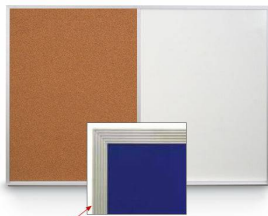

1/2" Wide Silver Trim Frame

Mounting Options

- Optional mounting brackets are available to help mount & secure your frame to the wall. These are ideal for larger boards where they add more security over the factory installed hangers provided.

Model	Overall Size	Useable Panel Size (Each Side)	Orientation	Ships Via	Shipping Wt
CBMBAPS-2412	24" Wide x 12" High	11 1/4" Wide x 11" High	Landscape	UPS	5 LBS