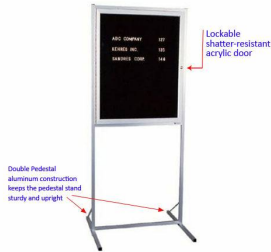

Enclosed Double Pedestal Felt Letter Board 24x36 - Silver Aluminum

FOR CURRENT PRICING, VISIT THE ID # LISTED ABOVE
FREE SHIPPING

Product Details

- Double Pedestal Enclosed Changeable Letter Board Floor Stand
- Overall Felt Letter Board Case Size: 24 Wide x 36 High
- 2 1/2" Wide Silver Aluminum Frame
- 5/8" Interior Case Depth
- 2" Overall Frame Case Depth
- Double-Pole Pedestal Finished in Satin Silver Aluminum
- Double Pedestal Overall Height: 70" tall
- Pedestal Base Width: 27"
- Aluminum Double Pedestal Pole Square Tubing: 1 1/8" x 1 1/8"
- Attractive felt letter board with 1/4" grooves allows for easy letter and number insertion
- 3/4" White Helvetica letters and numbers included (290 Characters)
- Enclosed Silver Metal Letter Boards 24x36 for INDOOR use only

Ordering Options

- Optional colors for felt letterboard panel
- Optional letter & character sets (1/2", 3/4", 1", 2", 3")
- Door Window: Break Resistant or Tempered Glass
 - Break Resistant Acrylic: 1/8" thick, lightweight (Standard)
 - 1/4" Tempered Glass for public environments and locations that require this added safety feature. (Upcharge)
 - If chosen we will use our heavy duty door that will change one of 2 dimensions by 1/2". We will contact you if you do not indicate which dimension you would like adjusted in your order notes.
 - The viewable area can decrease by 1/2" or the overall size can be increased by 1/2".

Model	Overall Letter Board Size	Viewable Area	Ships Via	Shipping Weight
PEMLBF-2436	24" Wide x 36" High	18 3/4" Wide x 31" High	Freight	33 LBS