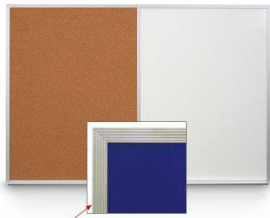

Value Line Magnetic Combo Board 48x72 Metal Framed Cork Bulletin Marker Board (Open Face with Silver Trim)

FOR CURRENT PRICING, VISIT THE ID # LISTED ABOVE
FREE SHIPPING

Product Details

1/2" Wide Silver Trim Frame

- Overall Combo Board Frame Size: 72" x 48"
- Wall display board divided into TWO PANELS
- Both panels are separated by a 1/2" silver divider
- **PANEL # 1:** Self sealing natural cork, laminated to sturdy fiberboard
- **PANEL # 2:** Durable White or Black Magnetic Porcelain Marker Board Surface
- YOU CHOOSE which side the display board surface is positioned
- **Frame Orientation: Portrait or Landscape**
- Overall Combo Board Frame Depth: 5/8"
- Silver aluminum trim (**1/2" WIDE**) borders the combo board
- Gray Marker Tray with Protective End Caps
- Factory installed hangers placed on backside of display board
- For additional mounting support, secure with proper screws through the aluminum frame
- Open Face combo board displays are for **INDOOR** use only

**LOOKING FOR A CUSTOM COMBO BOARD SIZE?
or NEED 3 DIVIDED PANELS?...**

CALL US FOR A QUOTE at

Cork Board Ordering Options

- Fabric Covering over Cork bulletin board (see 10 colors below)
- Painted Corkboard Colors (see 4 colors below)
- Hard Plastic Push Pins: Clear or Multi-Color pins (100 per box)

Marker Board Ordering Options

- **Dry/Wet Erase Display Board Colors:** Available in White or Black
- **Standard Marker Set (4 Colors):**
Wipes off Easily (Black, Blue, Green, Red)
- **Fluorescent Marker Set (5 Colors):**
Wipes off Easily (Yellow, Pink, Blue, Green, White)
- **Dry Eraser & Spray Cleaner Combo:**
Soft pile, the eraser collects dust and marker residue.
The pump spray cleaner removes ghosting, grease, dirt, and stains with a clean dry cloth