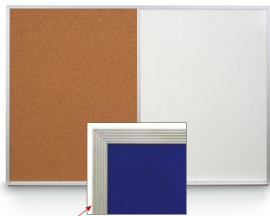

1/2" Wide Silver Trim Frame

Mounting Options

- Optional mounting brackets are available to help mount & secure your frame to the wall. These are ideal for larger boards where they add more security over the factory installed hangers provided.

Model	Overall Size	Useable Panel Size (Each Side)	Orientation	Ships Via	Shipping Wt
CBMBAPS-1414	14" Wide x 14" High	6 1/4" Wide x 13" High	Square	UPS	4 LBS