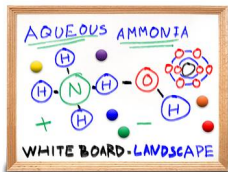

11x17 Magnetic White Dry Erase Marker Board with Wood Frame

FOR CURRENT PRICING, VISIT THE ID # LISTED ABOVE

Product Details

- Magnetic White Board 11x17
- Wood Framed White Marker Board
- Porcelain on Steel Writing Surface
- Write-on with Markers, + Use as a Magnetic Board
- No Ghosting
- Overall Porcelain Whiteboard Frame Size: 36" x 72"
- Overall White Board Frame Depth: 3/4"
- Durable Smooth Porcelain on Steel White Board Surface
- 3 Wood Frame Finishes: **Cherry, Light Oak, and Walnut**
- Factory installed hangers for mounting Portrait or Landscape
- Wood frame (1" WIDE) borders the whiteboard
- Optional Set of Round Magnets
- Optional Dry-Erase Markers in 4 Colors
- Open Face white board displays **for INDOOR use only**
- Call for Custom White Board Sizes + Metal or Wood Framed

Ordering Options

- Frame Orientation: Mounts both Portrait and Landscape
- **Standard Marker Set (4 Colors):** Wipes off Easily (Black, Blue, Green, Red)
- **Magnetic Marker Set with Eraser Cap (4 Colors):** These markers feature an eraser and magnet on each cap. Wipes off Easily (Black, Blue, Green, Red)
- **Dry Eraser & Spray Cleaner / Combo:** Soft pile, the eraser collects dust and marker residue. The pump spray cleaner removes ghosting, grease, dirt, and stains with a clean dry cloth
- **Round Magnets:** Sold in pack of six. 1 1/4" Round Magnets to hold up notes or postings. Comes in Assorted Colors
- Mounting brackets to help mount & secure your frame to the wall