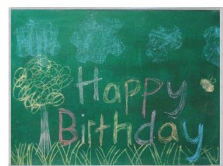

### Value Line 12x12 GREEN Chalk Board with Aluminum Frame

FOR CURRENT PRICING, VISIT THE ID # LISTED ABOVE

Green Chalk Board - *Landscape*

Green Chalk Board - *Portrait*

#### Product Details

- Silver Aluminum Framed Green Chalk Board
- Overall Chalkboard Frame Size: 12" x 12"
- Overall Chalk Board Frame Depth: 3/8"
- Durable Masonite with Green Painted Surface
- Includes Chalk Tray positioned on the bottom frame rail
- Factory Mounted Hangers Included
- For additional mounting support, secure with proper screws through the aluminum frame
- Silver aluminum trim (**1/2" WIDE**) borders the green chalk board
- Open Face chalkboard displays are for **INDOOR** use only
- Call for Custom Chalk Board Displays - Metal or Wood Framed