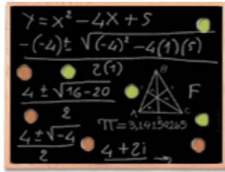

### Wood Frame 48x48 Magnetic Black Wet Erase Marker Board | Porcelain on Steel

FOR CURRENT PRICING, VISIT THE ID # LISTED ABOVE  
FREE SHIPPING

#### Product Details

- **Wood Framed Black Marker Board**
- Porcelain on Steel Surface
- Works as a Magnetic Wet Erase Board
- 48" x 48" Magnetic Porcelain Black Marker Board
- Open Face Black Magnetic Board
- Wood Frame 1" Wide Borders Black Message Board
- Overall Wood Frame Size 48x48
- Overall Black Marker Board Frame Depth 3/4"
- Overall Black Marker Board Frame Depth : 3/4"
- **Durable Smooth Porcelain on Steel Black Marker Board Surface**
- 3 Wood Frame Finishes: Cherry, Light Oak, and Walnut
- Factory installed hangers Included
- **Wood Frame Wall Mounts Square**
- 48x48 Open Face black marker board display [for INDOOR use only](#)
- [Call for Custom Black Marker Board Display - Metal or Wood Framed](#)