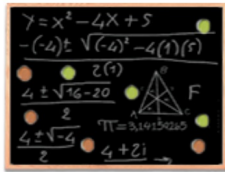

FOR CURRENT PRICING, VISIT THE ID # LISTED ABOVE
FREE SHIPPING

Product Details

- Wood Framed Black Marker Board
- Porcelain on Steel Surface
- Works as a Magnetic Wet Erase Board
- 12" x 96" Magnetic Porcelain Black Marker Board
- Open Face Black Magnetic Board
- Wood Frame 1" Wide Borders Black Message Board
- Overall Wood Frame Size 12x96
- Overall Black Marker Board Frame Depth 3/4"
- Overall Black Marker Board Frame Depth : 3/4"
- Durable Smooth Porcelain on Steel Black Marker Board Surface
- 3 Wood Frame Finishes: Cherry, Light Oak, and Walnut
- Factory installed hangers Included
- Wood Frame Wall Mounts Portrait or Landscape
- 12x96 Open Face black marker board display [for INDOOR use only](#)
- Call for Custom Black Marker Board Display - Metal or Wood Framed

Ordering Options

- Frame Orientation: Mounts both Portrait and Landscape
- Fluorescent Marker Set (5 Colors):
  Wipes off Easily (Yellow, Pink, Blue, Green, White)
- Dry Eraser & Spray Cleaner Combo:
  Soft pile, the eraser collects dust and marker residue.
  The pump spray cleaner removes ghosting, grease, dirt, and stains with a clean dry cloth
- Round Magnets:
  Sold in pack of six. 1 1/4" Round Magnets to hold up notes or postings.
  Comes in Assorted Colors
- Mounting brackets to help mount & secure your frame to the wall

*Marker Sets ships with Magnetic Black Marker Board
*Both Combo Options ship in a Separate Box

*CUSTOM SIZES AVAILABLE | CALL US

Model	Overall Size	Orientation	Ships Via	Shipping Weight
MBBPS-WD-1296	12" x 96"	Mounts both Portrait & Landscape	Freight	N/A