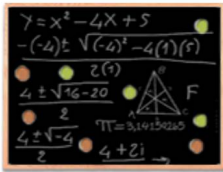

FOR CURRENT PRICING, VISIT THE ID # LISTED ABOVE
FREE SHIPPING

Product Details

- Wood Framed Black Marker Board
- Porcelain on Steel Surface
- Works as a Magnetic Wet Erase Board
- 12" x 96" Magnetic Porcelain Black Marker Board
- Open Face Black Magnetic Board
- Wood Frame 1" Wide Borders Black Message Board
- Overall Wood Frame Size 12x96
- Overall Black Marker Board Frame Depth 3/4"
- Overall Black Marker Board Frame Depth : 3/4"
- Durable Smooth Porcelain on Steel Black Marker Board Surface
- 3 Wood Frame Finishes: Cherry, Light Oak, and Walnut
- Factory installed hangers Included
- Wood Frame Wall Mounts Portrait or Landscape
- 12x96 Open Face black marker board display for INDOOR use only
- Call for Custom Black Marker Board Display - Metal or Wood Framed

Ordering Options

- Frame Orientation: Mounts both Portrait and Landscape
- Fluorescent Marker Set (5 Colors):
  Wipes off Easily (Yellow, Pink, Blue, Green, White)
- Dry Eraser & Spray Cleaner Combo:
  Soft pile, the eraser collects dust and marker residue.
  The pump spray cleaner removes ghosting, grease, dirt, and stains with a clean dry cloth
- Round Magnets:
  Sold in pack of six. 1 1/4" Round Magnets to hold up notes or postings.
  Comes in Assorted Colors
- Mounting brackets to help mount & secure your frame to the wall

*Marker Sets ships with Magnetic Black Marker Board
*Both Combo Options ship in a Separate Box

*CUSTOM SIZES AVAILABLE | CALL US

Model	Overall Size	Orientation	Ships Via	Shipping Weight
MBBPS-WD-1296	12" x 96"	Mounts both Portrait & Landscape	Freight	N/A