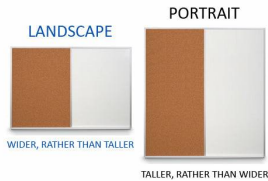

Value Line Combo Board 36x96 Wood Framed Cork Bulletin Marker Board (Open Face with Wood Trim)

FOR CURRENT PRICING, VISIT THE ID # LISTED ABOVE
FREE SHIPPING

1" Wide Wood Solid Oak Frame

WIDER, RATHER THAN TALLER

TALLER, RATHER THAN WIDER

Product Details

- Overall Wood Combo Board Frame Size: 36" x 96"
- Wall display board divided into TWO PANELS
- Both panels are separated by a 1" wide wood matching divider
- **PANEL # 1:** Self sealing natural cork, laminated to sturdy fiberboard
- **PANEL # 2:** Durable White or Black Melamine Marker Board Surface
- YOU CHOOSE which side the display board surface is positioned
- **Frame Orientation: Portrait or Landscape**
- Overall Combo Board Frame Depth: 3/4"
- Wood trim (**1" WIDE**) borders the combo board
- Available in (3) Wood Frame Finishes: Cherry, Light Oak, and Walnut
- Factory installed hangers placed on backside of display board
- Open Face combo board displays are for **INDOOR** use only

**LOOKING FOR A CUSTOM COMBO BOARD SIZE?
or NEED 3 DIVIDED PANELS?...**

CALL US FOR A QUOTE at

Cork Board Ordering Options

- Fabric Covering over Cork bulletin board (see 10 colors below)
- Painted Corkboard Colors (see 4 colors below)
- Hard Plastic Push Pins: Clear or Multi-Color pins (100 per box)

Marker Board Ordering Options

- **Dry/Wet Erase Display Board Colors:** Available in White or Black
- **Standard Marker Set (4 Colors):**
Wipes off Easily (Black, Blue, Green, Red)
- **Fluorescent Marker Set (5 Colors):**
Wipes off Easily (Yellow, Pink, Blue, Green, White)
- **Dry Eraser & Spray Cleaner Combo:**
Soft pile, the eraser collects dust and marker residue.
The pump spray cleaner removes ghosting, grease, dirt,
and stains with a clean dry cloth