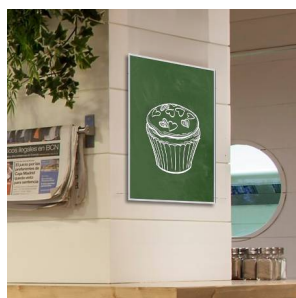

### 8.5x11 Magnetic Green Chalk Board with Aluminum Frame (Porcelain on Steel)

FOR CURRENT PRICING, VISIT THE ID # LISTED ABOVE

#### Product Details

- **Silver Aluminum Framed Green Chalk Board**
- Works as a Magnetic Green Chalkboard
- **Overall Porcelain Chalkboard Frame Size: 8.5" x 11"**
- Overall Chalk Board Frame Depth: 5/8"
- **Durable Smooth Porcelain on Steel Green Board Surface**
- Includes Chalk Tray positioned on the bottom frame rail
- Factory Mounted Hangers Included
- For additional mounting support, secure with proper screws through the aluminum frame
- Silver aluminum trim (**1/2" WIDE**) borders the green chalk board
- Open Face chalkboard displays are for **INDOOR** use only
- **Call for Custom Chalk Board Displays - Metal or Wood Framed**

#### Ordering Options

- Frame Orientation: Portrait or Landscape
- **White Chalk (Package of 12):**  
Anti-Dust, easy clean up
- **Felt Eraser:**  
Felt eraser collects dust and chalk residue
- Mounting brackets to help mount & secure your frame to the wall

**\*Colored Chalk will also work on these boards, and can be purchased at your local variety store .**

**\*CUSTOM SIZES AVAILABLE | CALL US**

ALUMINUM SILVER TRIM

Portrait or Landscape  
(YOU CHOOSE)

Model	Overall Size	Orientation	Ships Via	Shipping Weight
CKGAPS-8511	8 1/2" x 11"	Portrait or Landscape	UPS	2 LBS