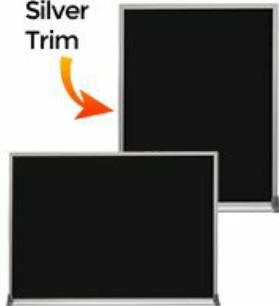

### Silver Trim Metal Frame 12x18 Magnetic Black Wet Erase Marker Board | Porcelain on Steel

FOR CURRENT PRICING, VISIT THE ID # LISTED ABOVE

Marker Ledge  
Included

**12" x 18"**  
Open Face **MAGNETIC**  
Black Marker Board

(PICTURES SHOWN NOT TO SCALE)

Marker Ledge  
Included

Aluminum  
Silver  
Trim

Portrait or Landscape  
**YOU CHOOSE**

#### Product Details

- Magnetic Marker Board
- Black Marker Board
- Porcelain on Steel Surface
- 12" x 18" Frame
- Silver Aluminum Framed Border Trim
- Writable Message Board
- Works as a Magnetic Wet Erase Board
- Open Face Black Magnetic Board
- Metal Frame 1/2" Wide Borders Black Message Board
- Overall Metal Frame Size 12x18
- Overall Magnetic Frame Depth 5/8"
- **Durable Smooth Porcelain on Steel Black Marker Board Surface**
- Optional Colorful Neon Wet Erase Markers
- Gray Marker Tray with Protective End Caps | Adds 1" Off the Wall Depth
- Factory Mounted Hangers Included
- Metal Frame Wall Mounts Portrait or Landscape Orientation
- For more support, secure with proper screws through the aluminum frame
- 12x18 Open Face black marker board display [for INDOOR use only](#)
- Call for Custom Black Markerboard Displays - Metal or Wood Framed

#### Ordering Options

- Frame Orientation: Portrait or Landscape
- **Fluorescent Marker Set (5 Colors):**  
Wipes off Easily (Yellow, Pink, Blue, Green, White)
- **Dry Eraser & Spray Cleaner Combo:**  
Soft pile, the eraser collects dust and marker residue.  
The pump spray cleaner removes ghosting, grease, dirt,  
and stains with a clean dry cloth
- **Round Magnets:**  
Sold in pack of six. 1 1/4" Round Magnets to hold up notes or postings.  
Comes in Assorted Colors
- Mounting brackets to help mount & secure your frame to the wall