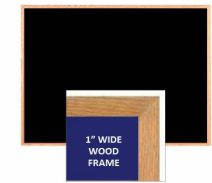

Value Line Wood Framed 30x36 EASY-TACK Display Boards (Open Face with Wooden Frame)

FOR CURRENT PRICING, VISIT THE ID # LISTED ABOVE

Product Details

- Wood Framed Easy Tack Display Board
- Wall Display Board
- Overall Easy Tack Board Wood Frame Size: 30" x 36"
- Overall Tack Board Frame Depth: 3/4"
- Factory installed hangers allow you to mount Portrait or Landscape
- Available in (3) Wood Frame Finishes: Cherry, Light Oak, and Walnut
- Wood frame (1" WIDE) borders the tack board
- Self adhesive fabric allows for quick and easy placement of lightweight items
- **NO PUSH PINS or THUMB TACKS NEEDED!**
- Open Face tack board displays are for **INDOOR** use only
- Call for Custom Display Boards - Metal or Wood Framed

Ordering Options

- Frame Orientation: Mounts both Portrait and Landscape
- Easy Tack Self Adhesive Fabrics (see 6 colors below)
- Mounting Brackets to help mount & secure your frame to the wall

***CUSTOM SIZES AVAILABLE | CALL US**