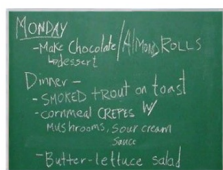

Value Line 8.5x11 GREEN Chalk Board with Aluminum Frame

FOR CURRENT PRICING, VISIT THE ID # LISTED ABOVE

Product Details

- **Framed Green Chalk Board**
- **Silver Aluminum Frame**
- **Overall Chalkboard Frame Size: 8.5" x 11"**
- Overall Chalk Board Frame Depth: 3/8"
- Durable Masonite with Green Painted Surface
- Includes Chalk Tray positioned on the bottom frame rail
- Factory Mounted Hangers Included
- For additional mounting support, secure with proper screws through the aluminum frame
- Silver aluminum trim (**1/2" WIDE**) borders the green chalk board
- Open Face chalkboard displays for **INDOOR use only**
- **Call for Custom Chalk Board Displays - Metal or Wood Framed**

Ordering Options

- Frame Orientation: Portrait or Landscape
- **White Chalk (Package of 12):**
Anti-Dust, easy clean up
- **Felt Eraser:**
Felt eraser collects dust and chalk residue
- Mounting brackets to help mount & secure your frame to the wall

***Colored Chalk will also work on these boards, and can be purchased at your local variety store .**

***CUSTOM SIZES AVAILABLE | CALL US**

ALUMINUM SILVER TRIM

Portrait or Landscape
(YOU CHOOSE)

Model	Overall Size	Orientation	Ships Via	Shipping Weight
CKGA-8511	8 1/2" x 11"	Portrait or Landscape	UPS	2 LBS